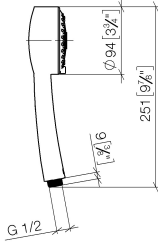

ST 050 304 6360

- shower with fixed riser projection 420mm
- Rain shower: PURE RAIN, max. flow rate 14 l/min (at 3 bar)
- Function from: 8 l/min
- rain shower Ø 200 mm
- rain shower with anti-scale system
- Hand shower: Three or five settings: COMPACT RAIN, COMPACT SOFT FLOW, COMPACT AQUAPRESSURE FLOW, max. flow rate 9 l/min (at 3 bar)
- spray head Ø 95mm
- rotary diverter for fixed-riser shower/hand shower
- height of fittings up to rain shower (bottom edge) 985mm
- height of fittings up to top edge of elbow 1160mm
- two-part push-on rosette Ø 65 mm
- rosette for shower holder Ø 65mm
- rosette for wall mounting Ø 60mm
- gauge 150 mm - 13 mm
- metal shower hose 1250mm with integrated anti-twist protection
- 1/2" connection
- Pipe diameter 20 mm

# MADISON Showerpipe with shower thermostat - Durabron (23kt Gold)

---

MADISON

ST 050 304 6360

ST 050 304 6360

mm [inches]

### Flow rate chart

ST 050 304 6360

- shower with fixed riser projection 420mm
- rain shower Ø 200 mm
- rain shower with anti-scale system
- max. rainshower flow 14 l/min
- Function from: 8 l/min
- rotary diverter for fixed-riser shower/hand shower
- height of fittings up to rain shower (bottom edge) 985mm
- height of fittings up to top edge of elbow 1160mm
- two-part push-on rosette Ø 65 mm
- rosette for shower holder Ø 65mm
- rosette for wall mounting Ø 60mm
- gauge 150 mm - 13 mm
- metal shower hose 1250mm with integrated anti-twist protection
- 1/2" connection
- Pipe diameter 20 mm