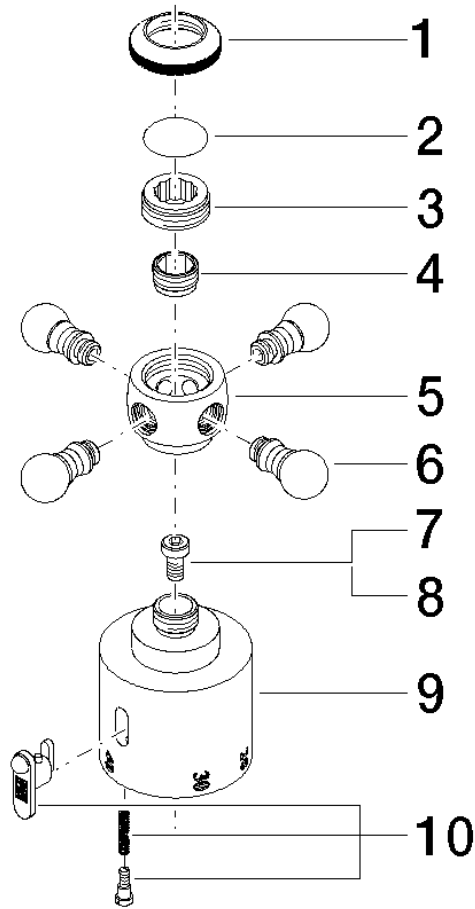

ST 050 304 6360

- shower with fixed riser projection 420mm
- Rain shower: PURE RAIN, max. flow rate 14 l/min (at 3 bar)
- Function from: 8 l/min
- rain shower Ø 200 mm
- rain shower with anti-scale system
- Hand shower: Three or five settings: COMPACT RAIN, COMPACT SOFT FLOW, COMPACT AQUAPRESSURE FLOW, max. flow rate 9 l/min (at 3 bar)
- spray head Ø 95mm
- rotary diverter for fixed-riser shower/hand shower
- height of fittings up to rain shower (bottom edge) 985mm
- height of fittings up to top edge of elbow 1160mm
- two-part push-on rosette Ø 65 mm
- rosette for shower holder Ø 65mm
- rosette for wall mounting Ø 60mm
- gauge 150 mm - 13 mm
- metal shower hose 1250mm with integrated anti-twist protection
- 1/2" connection
- Pipe diameter 20 mm

ST 050 304 6360

Parts for other finishes can be found here: [Chrome](#)

**Spare parts list**

No.	Item Number	Name	Quantity used	Delivery time
1	09 20 36 005-09	handle	1	40
2	09 26 01 016 90	accessories	1	2
3	09 20 83 006 90	handle	1	2
4	09 24 03 119 90	nipple	1	2
6	09 20 36 004-09	handle	4	40
7	90 30 30 027 00 90	screw	1	2
8	09 30 33 004 90	screw	1	2
10	90 21 33 020 00 90	handle	1	2