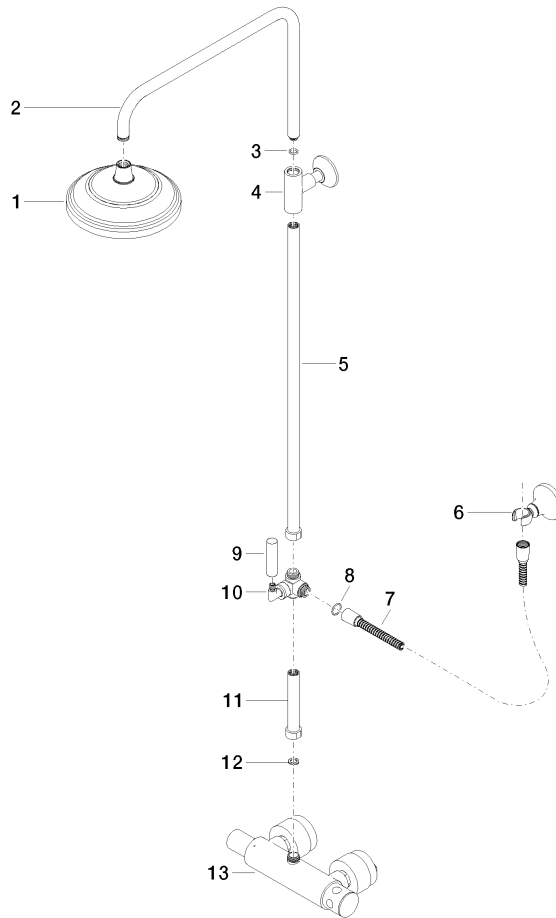

ST 050 304 6360

- shower with fixed riser projection 420mm
- rain shower Ø 200 mm
- rain shower with anti-scale system
- max. rainshower flow 14 l/min
- Function from: 8 l/min
- rotary diverter for fixed-riser shower/hand shower
- height of fittings up to rain shower (bottom edge) 985mm
- height of fittings up to top edge of elbow 1160mm
- two-part push-on rosette Ø 65 mm
- rosette for shower holder Ø 65mm
- rosette for wall mounting Ø 60mm
- gauge 150 mm - 13 mm
- metal shower hose 1250mm with integrated anti-twist protection
- 1/2" connection
- Pipe diameter 20 mm

**Flow rate chart**

**Certificates**

LGA\_38665.

ST 050 304 6360

Parts for other finishes can be found here: [Chrome](#)

**Spare parts list**

No.	Item Number	Name	Quantity used	Delivery time
1	04 12 05 038 01-09	shower	1	60
2	04 28 22 101 20-09	spout	1	40
3	90 14 10 011 00 90	seal	1	2
4	90 17 11 037 01-09	holder	1	-
Spare part can no longer be ordered, please order the replacement item				
5	90 28 22 104 00-09	pipe	1	-
Spare part can no longer be ordered, please order the replacement item				
6	90 17 09 045 01-09	diverter	1	40
7	09 30 30 064-09	screw	1	40
8	09 18 20 011-09	base	1	40
9	09 28 22 013 90	pipe	1	2
10	11 170 370-09	MADISON Lever insert - Durabronz (23kt Gold)	1	40
11	09 30 30 062-09	screw	1	40
12	09 14 10 122 90	seal	1	2
13	28 104 970-09	Metal shower hose 1/2" x 1/2" x 1250 mm - Durabronz (23kt Gold)	1	40
14	28 050 410-09	holder	1	60
15	90 28 22 103 00-09	pipe	1	-
Spare part can no longer be ordered, please order the replacement item				
16	90 14 20 002 00 90	seal	1	2
17	04 17 01 044 01-09	fitting	1	40