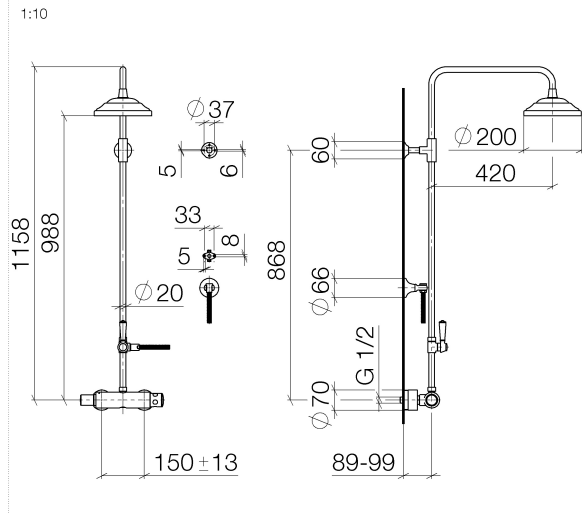

ST 050 304 6360

- shower with fixed riser projection 420mm
- rain shower Ø 200 mm
- rain shower with anti-scale system
- max. rainshower flow 14 l/min
- Function from: 8 l/min
- rotary diverter for fixed-riser shower/hand shower
- height of fittings up to rain shower (bottom edge) 985mm
- height of fittings up to top edge of elbow 1160mm
- two-part push-on rosette Ø 65 mm
- rosette for shower holder Ø 65mm
- rosette for wall mounting Ø 60mm
- gauge 150 mm - 13 mm
- metal shower hose 1250mm with integrated anti-twist protection
- 1/2" connection
- Pipe diameter 20 mm

**Flow rate chart**

**Certificates**

LGA\_38665.

ST 050 304 6360

Parts for other finishes can be found here: [Chrome](#)

**Spare parts list**

No.	Item Number	Name	Quantity used	Delivery time
1	04 12 05 038 01-09	shower	1	60
2	04 28 22 101 20-09	spout	1	40
3	90 14 10 011 00 90	seal	1	2
4	90 17 11 037 01-09	holder	1	-
Spare part can no longer be ordered, please order the replacement item				
5	90 28 22 104 00-09	pipe	1	-
Spare part can no longer be ordered, please order the replacement item				
6	90 17 09 045 01-09	diverter	1	40
7	09 30 30 064-09	screw	1	40
8	09 18 20 011-09	base	1	40
9	09 28 22 013 90	pipe	1	2
10	11 170 370-09	MADISON Lever insert - Durabronz (23kt Gold)	1	40
11	09 30 30 062-09	screw	1	40
12	09 14 10 122 90	seal	1	2
13	28 104 970-09	Metal shower hose 1/2" x 1/2" x 1250 mm - Durabronz (23kt Gold)	1	40
14	28 050 410-09	holder	1	60
15	90 28 22 103 00-09	pipe	1	-
Spare part can no longer be ordered, please order the replacement item				
16	90 14 20 002 00 90	seal	1	2
17	04 17 01 044 01-09	fitting	1	40